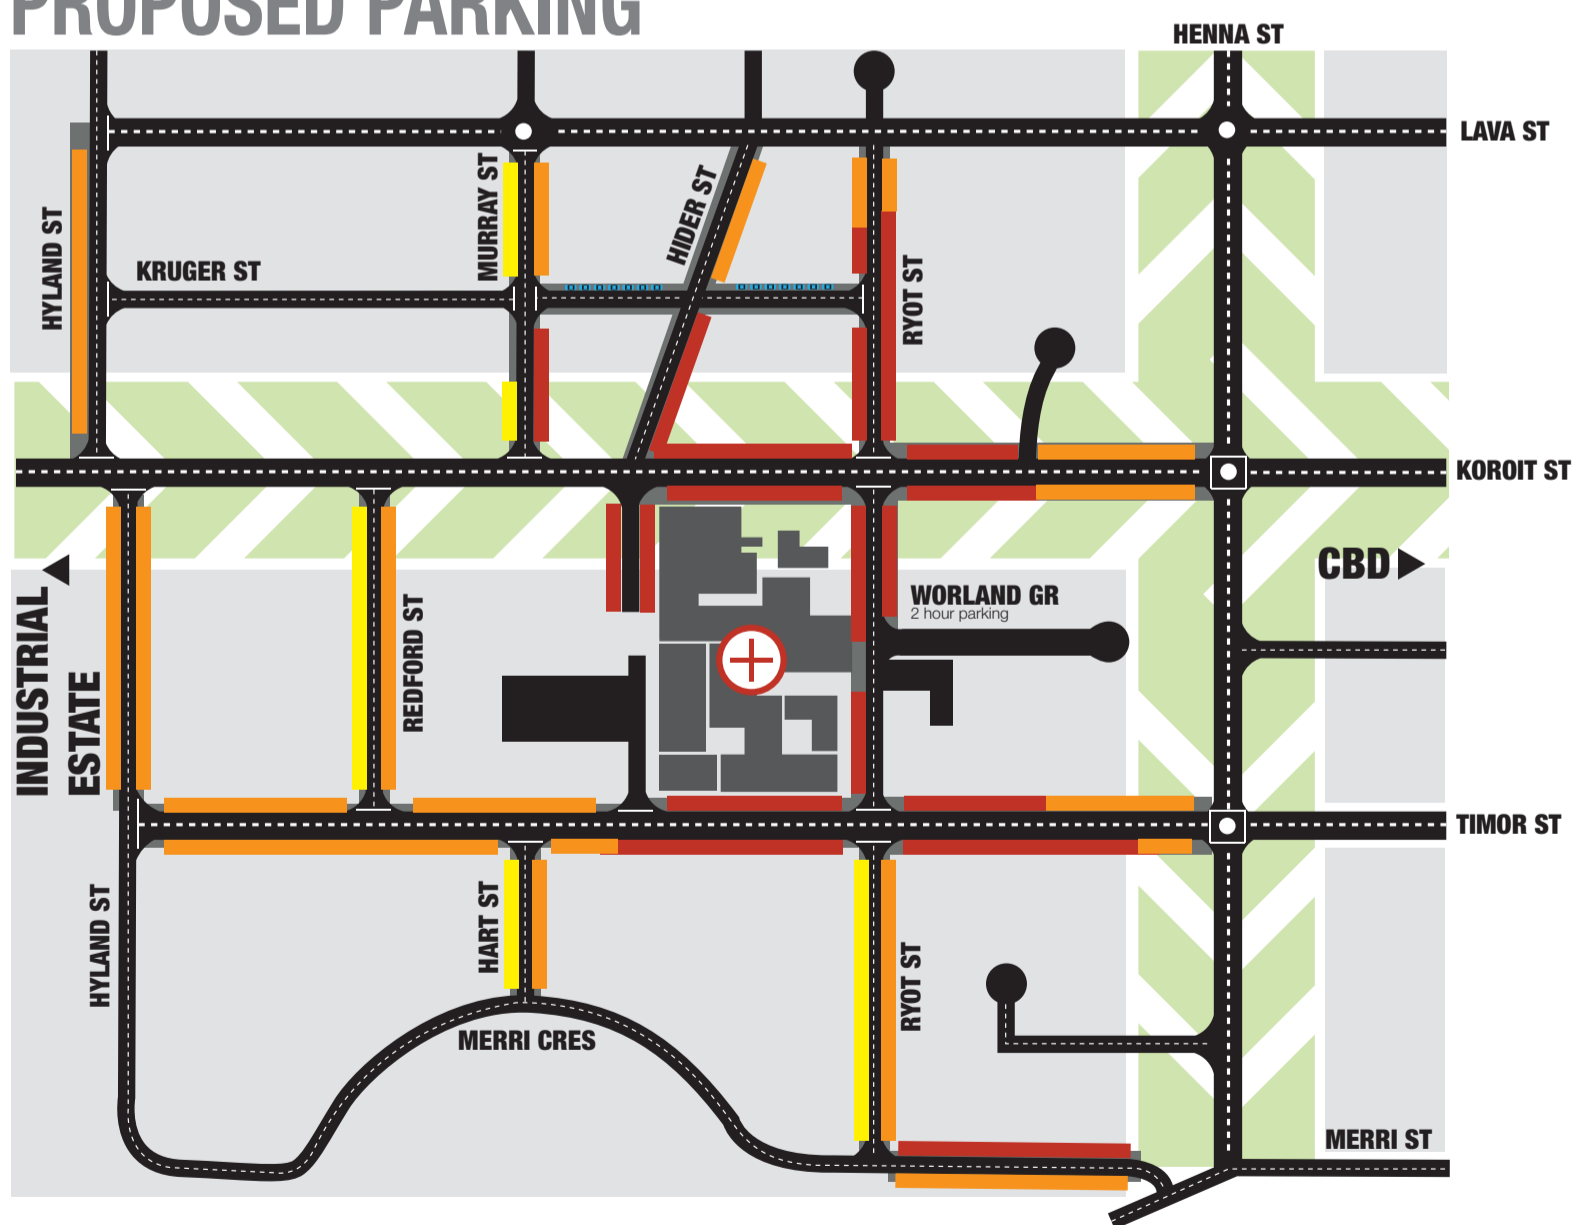

Hospital Precinct PARKING

Warrnambool City Council and South West Healthcare are working together to manage parking near the hospital.

An extra 100 all-day on-road car parks have been provided. There are now more than 200 free all-day parking spaces within 400m of the hospital.

PROPOSED PARKING

KEY

- █ All day parking
- █ No parking & residential permit parking only
- █ Short term parking
- - - - - Link Road
In accordance with the Road Hierarchy, Link roads carry the heaviest volumes of traffic including commercial vehicles and provide the principal routes for traffic flows in and around the municipality.